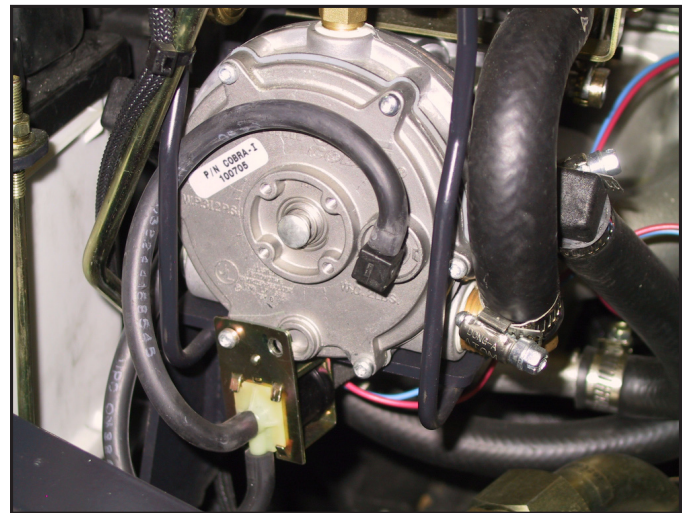

- Oxygen sensor port built into the converter/muffler
- Self-diagnostic ECU with all wiring and connectors
- Comprehensive instructions

How it Works

The air-fuel ratio controller is a closed-loop system and includes a zirconium oxygen (O₂) sensor, fuel system control solenoid and an ECU. The ECU receives a feedback signal from the O₂ sensor and modulates the solenoid to maintain the engine A/F ratio at the stoichiometric point, thereby maximizing catalyst performance.

The fundamental reactions in a 3-way catalyst are between CO (carbon monoxide) and HC (hydrocarbons) on one side and NO_x (oxides of nitrogen) on the other. To achieve high conversions of all three emissions simultaneously, the air/fuel ratio must be at the stoichiometric ratio. Simply, this means the amount of CO and HC are in proportion with the amount of NO_x present in the exhaust – these gases combine to form water, nitrogen and carbon dioxide.

Finding Your BlueCAT Part Number

Enter the OEM muffler part number into the DealerNet competitive search or use the attached cross-reference to locate the appropriate emission control system part number for your model. Please contact our dealer support department if you need help finding a part number or if your OEM part number does not cross.

800.832.1275 U.S.

800.835.1275 Canada

616.647.2500 International